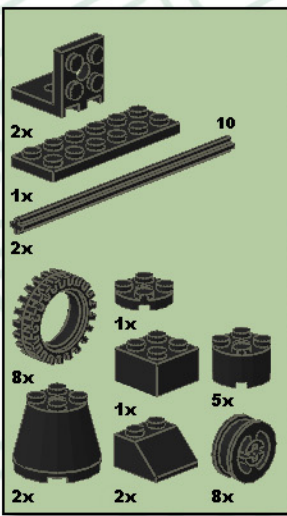

# BRICKGUN

## RIFLE SCOPE V2.0

1

2

3

4

5

x2